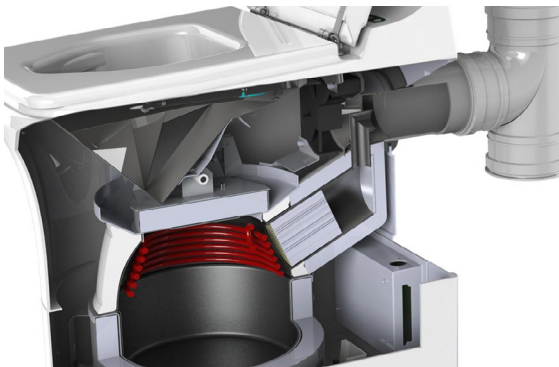

CINDERELLA TOILET SYSTEM

Effective | Safe | Durable

MERFORD

CINDERELLA TOILET SYSTEM

COMBUSTION TOILET FOR CRANE OPERATORS

The Cinderella combustion toilet is easy to install and requires nothing but a 220-240 V input. It produces only ashes as remnants and is free of bacteria. Emptying of the ash bin is easy and required only once for every 300 toilet uses. There is no need for composting agents or chemicals. The Cinderella is odorless and attracts no flies. Approval by NEMKO and CE.